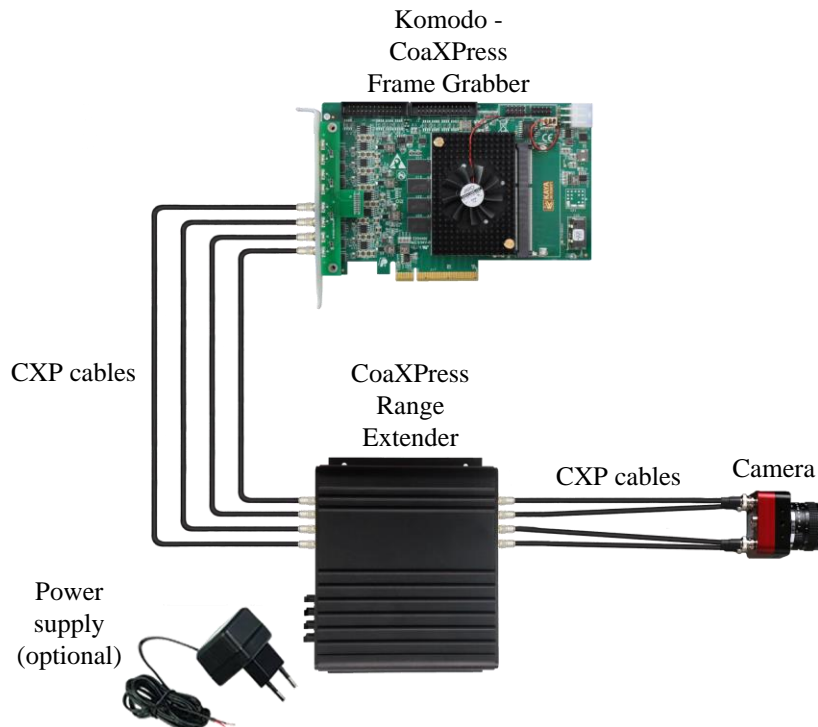

Applications

- ✓ High speed cameras
- ✓ High definition cameras
- ✓ Panoramic cameras
- ✓ Defense remote systems
- ✓ Surveillance
- ✓ Robotic Vision

Deliverables

- CoaXPress range extender
- Hardware user manual
- Power supply (optional)
- Coax cables (optional)

System Block Diagram

KAYA Instruments© Premium vision solutions

お問い合わせは、立野電脳(株)

EXT営業 0428-77-7000

立野電脳 EXT営業部

E-mail : sales@dsp-tdi.com

〒198-0063 東京都青梅市梅郷5-955 TEL.0428-77-7000 FAX.0428-77-7010

URL [http : //www.dsp-tdi.com/](http://www.dsp-tdi.com/)